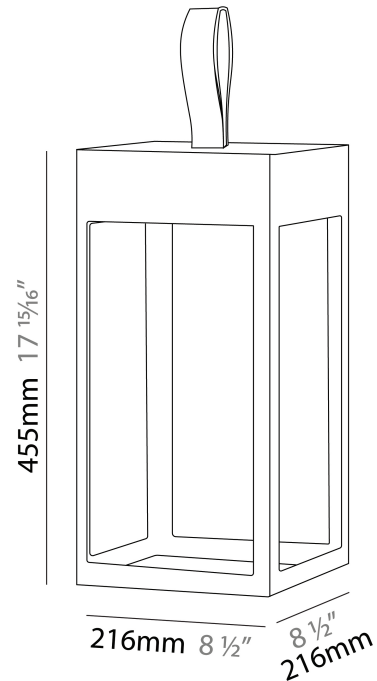

PROJECT	_____
TYPE	_____
SPECIFIER	_____
QUANTITY	_____
DATE	_____

ETEREA 2.0 PORTABLE

E9B268-

base number   Finish
Options

1. To build a product code in our configurator select the specify button on the base model # product page
2. To build a manual product code on this datasheet choose from the options listed below in blue font and add the suffix to the base model #

GENERAL

Series: Eterea 2.0
Brand: Platek
Division: Exterior
Mounting Type: Portable
Mounting Location: Table
Subcategory: Battery Operated

PHYSICAL

Shape: Rectangle
Length (mm): 216
Length (in): 8 ½
Width (mm): 216
Width (in): 8 ½
Height (mm): 455
Height (in): 17 15/16
Light Distribution: Direct
Weight (kg): 2.80
Weight (lbs): 6.17
Screws: No visible screws
Diffuser: Frosted Methacrylate
Fixture Finish: [ANT](#) / [BLK](#) / [BRZ](#) / [COR](#) / [RSB](#) / [WHI](#)
Fixture Material: Stainless Steel
Cable Details: Supplied with one Micro USB power supply cable 1.2m in length
Upon Request: Bolt Down

ELECTRICAL

Lamp Type: LED
Input Wattage (W): 4.5
Total Output Wattage (W): 4.5
Dimming: Non-Dimmable
Input Voltage (V): 120

LED

Number of LEDs: 1
Color Temperature (°K): 3000
Max. Delivered Lumen (lm): 275
Nominal Lumen (lm): 450
CRI: >90 CRI
Lamp Life (hrs): 60000

OPTICAL

Optic°: 100

RATINGS AND CERTIFICATIONS

Certified By: Certified for North American Standards
IP rating: IP65
IK Rating: IK07
Bug Rating: B0 U0 G0