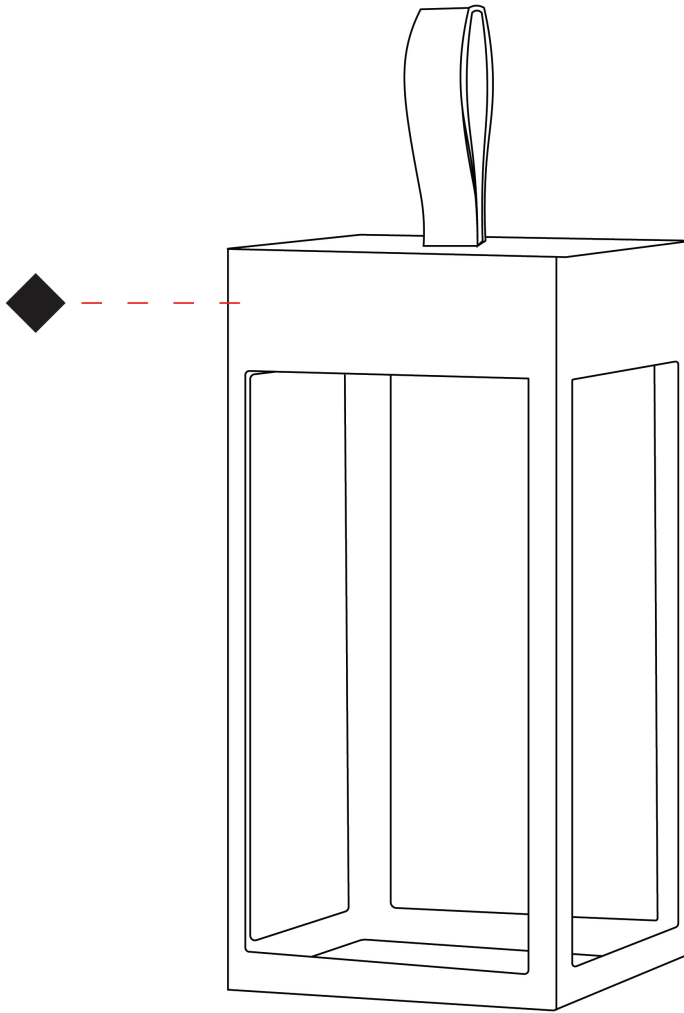

E9B300-

PROJECT _____

TYPE _____

SPECIFIER _____

QUANTITY _____

DATE _____

E