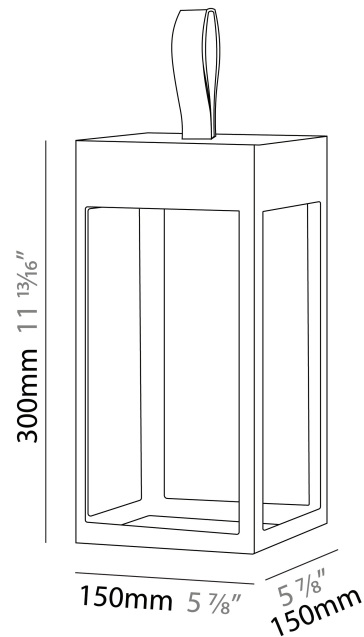

ETEREA 2.0 PORTABLE

E9B224-

base number   Finish
Options

PROJECT _____
TYPE _____
SPECIFIER _____
QUANTITY _____
DATE _____

1. To build a product code in our configurator select the specify button on the base model # product page
2. To build a manual product code on this datasheet choose from the options listed below in blue font and add the suffix to the base model #

GENERAL

Series: Eterea 2.0
Brand: Platek
Division: Exterior
Mounting Type: Portable
Mounting Location: Table
Subcategory: Battery Operated

PHYSICAL

Shape: Rectangle
Length (mm): 150
Length (in): 5 ⁷/₈
Width (mm): 150
Width (in): 5 ⁷/₈
Height (mm): 300
Height (in): 11 ¹³/₁₆
Light Distribution: Direct
Weight (kg): 1.8
Weight (lbs): 4
Screws: No visible screws
Diffuser: Frosted Methacrylate
Fixture Finish: [ANT](#) / [BLK](#) / [BRZ](#) / [COR](#) / [RSB](#) / [WHI](#)
Fixture Material: Stainless Steel
Cable Details: Supplied with one Micro USB power supply cable 1.2m in length
Upon Request: Bolt Down

ELECTRICAL

Lamp Type: LED
Input Wattage (W): 4.5
Total Output Wattage (W): 4.5
Dimming: Non-Dimmable
Input Voltage (V): 120

LED

Number of LEDs: 1
Color Temperature (°K): 3000
Max. Delivered Lumen (lm): 275
Nominal Lumen (lm): 450
CRI: >90 CRI
Lamp Life (hrs): 60000

OPTICAL

Optic°: 100

RATINGS AND CERTIFICATIONS

Certified By: Certified for North American Standards
IP rating: IP65
IK Rating: IK07
Bug Rating: B0 U0 G0